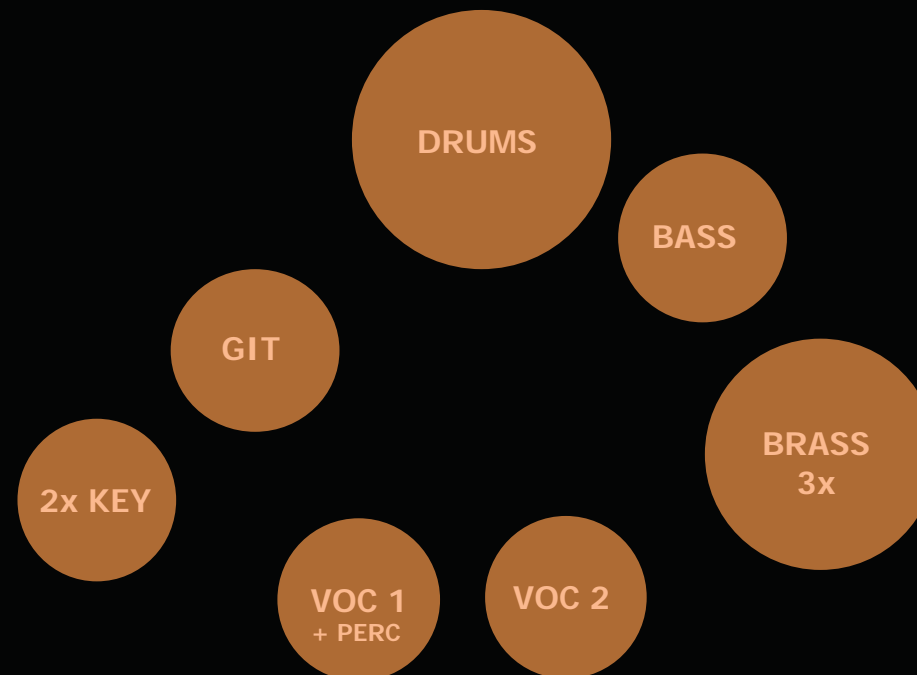

Here, There'n'Everywhere - We're Throwin' Down Da Funk...:
„The Message Is *L*O*V*E*!“

DIE BAND

The Clones Of Dr. Funky P.

Dr. Funky P. Vocals, Conduction, Keyboards, Percussion,
Harp, probably Guitar + Bass ... what else

Mary Vocals, Percussion

Linus van Pelt Guitar

Christian Schega Keyboards

Mr. Waterwheel Trumpet, Flugelhorn

Thorsten Saxophone

Ace Trombone

U.W.E. Bass, Flute

Tobi Schölles Drums

IMPRESSIONEN

IMPRESSIONEN

TECHSTUFF

Technische Infos von Annie Questions.

- Drumset
- Percussion
- Bass
- Gitarre
- 2x Keyboard
- 3x Brass
- 2x Vocals

Monitoring:

- Vocals
- Brass
- Keyboard, Gitarre
- Drums, Bass